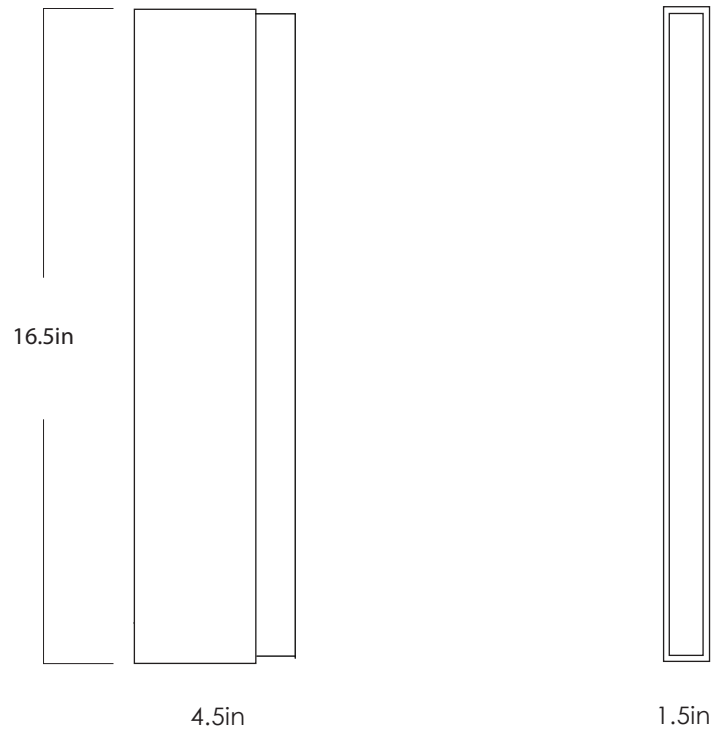

ISA SCONCE 16"

DA2027-16

david alexander

DAVID ALEXANDER

ISA SCONCE 16"

MODEL NUMBER:
DA2027-16

DIMENSIONS:
H 16.5in x W 1.5in x D 4.5in

BACKPLATE:
H 16.5in x W 1.5in

WEIGHT:
10Lb

LEAD TIME:
6-10 weeks

LAMPING:
Integrated LED
Wattage: 12 Watts
Color Temperature: 2700K
Lumens: 975, 90+ CRI
Life: 50,000 hours

POWER SUPPLY:
LED Driver: Remote
0-10v Dimmable
Input voltage 120-277V

*Due to the narrow profile,
this fixture requires mud work.
A 3.5in mudding plate
is provided. If mudding is not
an option, a larger backplate
can be offered as a custom order.

METAL OPTIONS:
Polished / Satin Nickel
Satin Brass
Light Antiqued Brass
Antiqued Brass
Dark Bronze