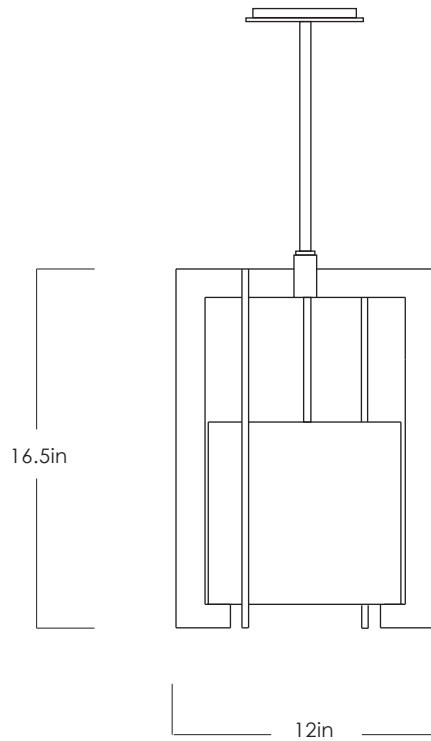

AKARI PENDANT

DA2040

david alexander

DAVID ALEXANDER

AKARI PENDANT

MODEL NUMBER:
DA2040

DIMENSIONS:
H 16.5in x W 12in

SPECIFY HEIGHT:
24", 30", 36", 42", OR 48"

CANOPY:
H 1in x W 6in

WEIGHT:
20lb

LEAD TIME:
6-10 weeks

LAMPING:
Incandescent
Base: Single Medium
Wiring: 120V (US Standard)
Bulb: A19 or T8, 60 Watt

GLASS OPTIONS:
Crackled
Gradient Grey

METAL OPTIONS:
Satin Nickel
Dark Bronze